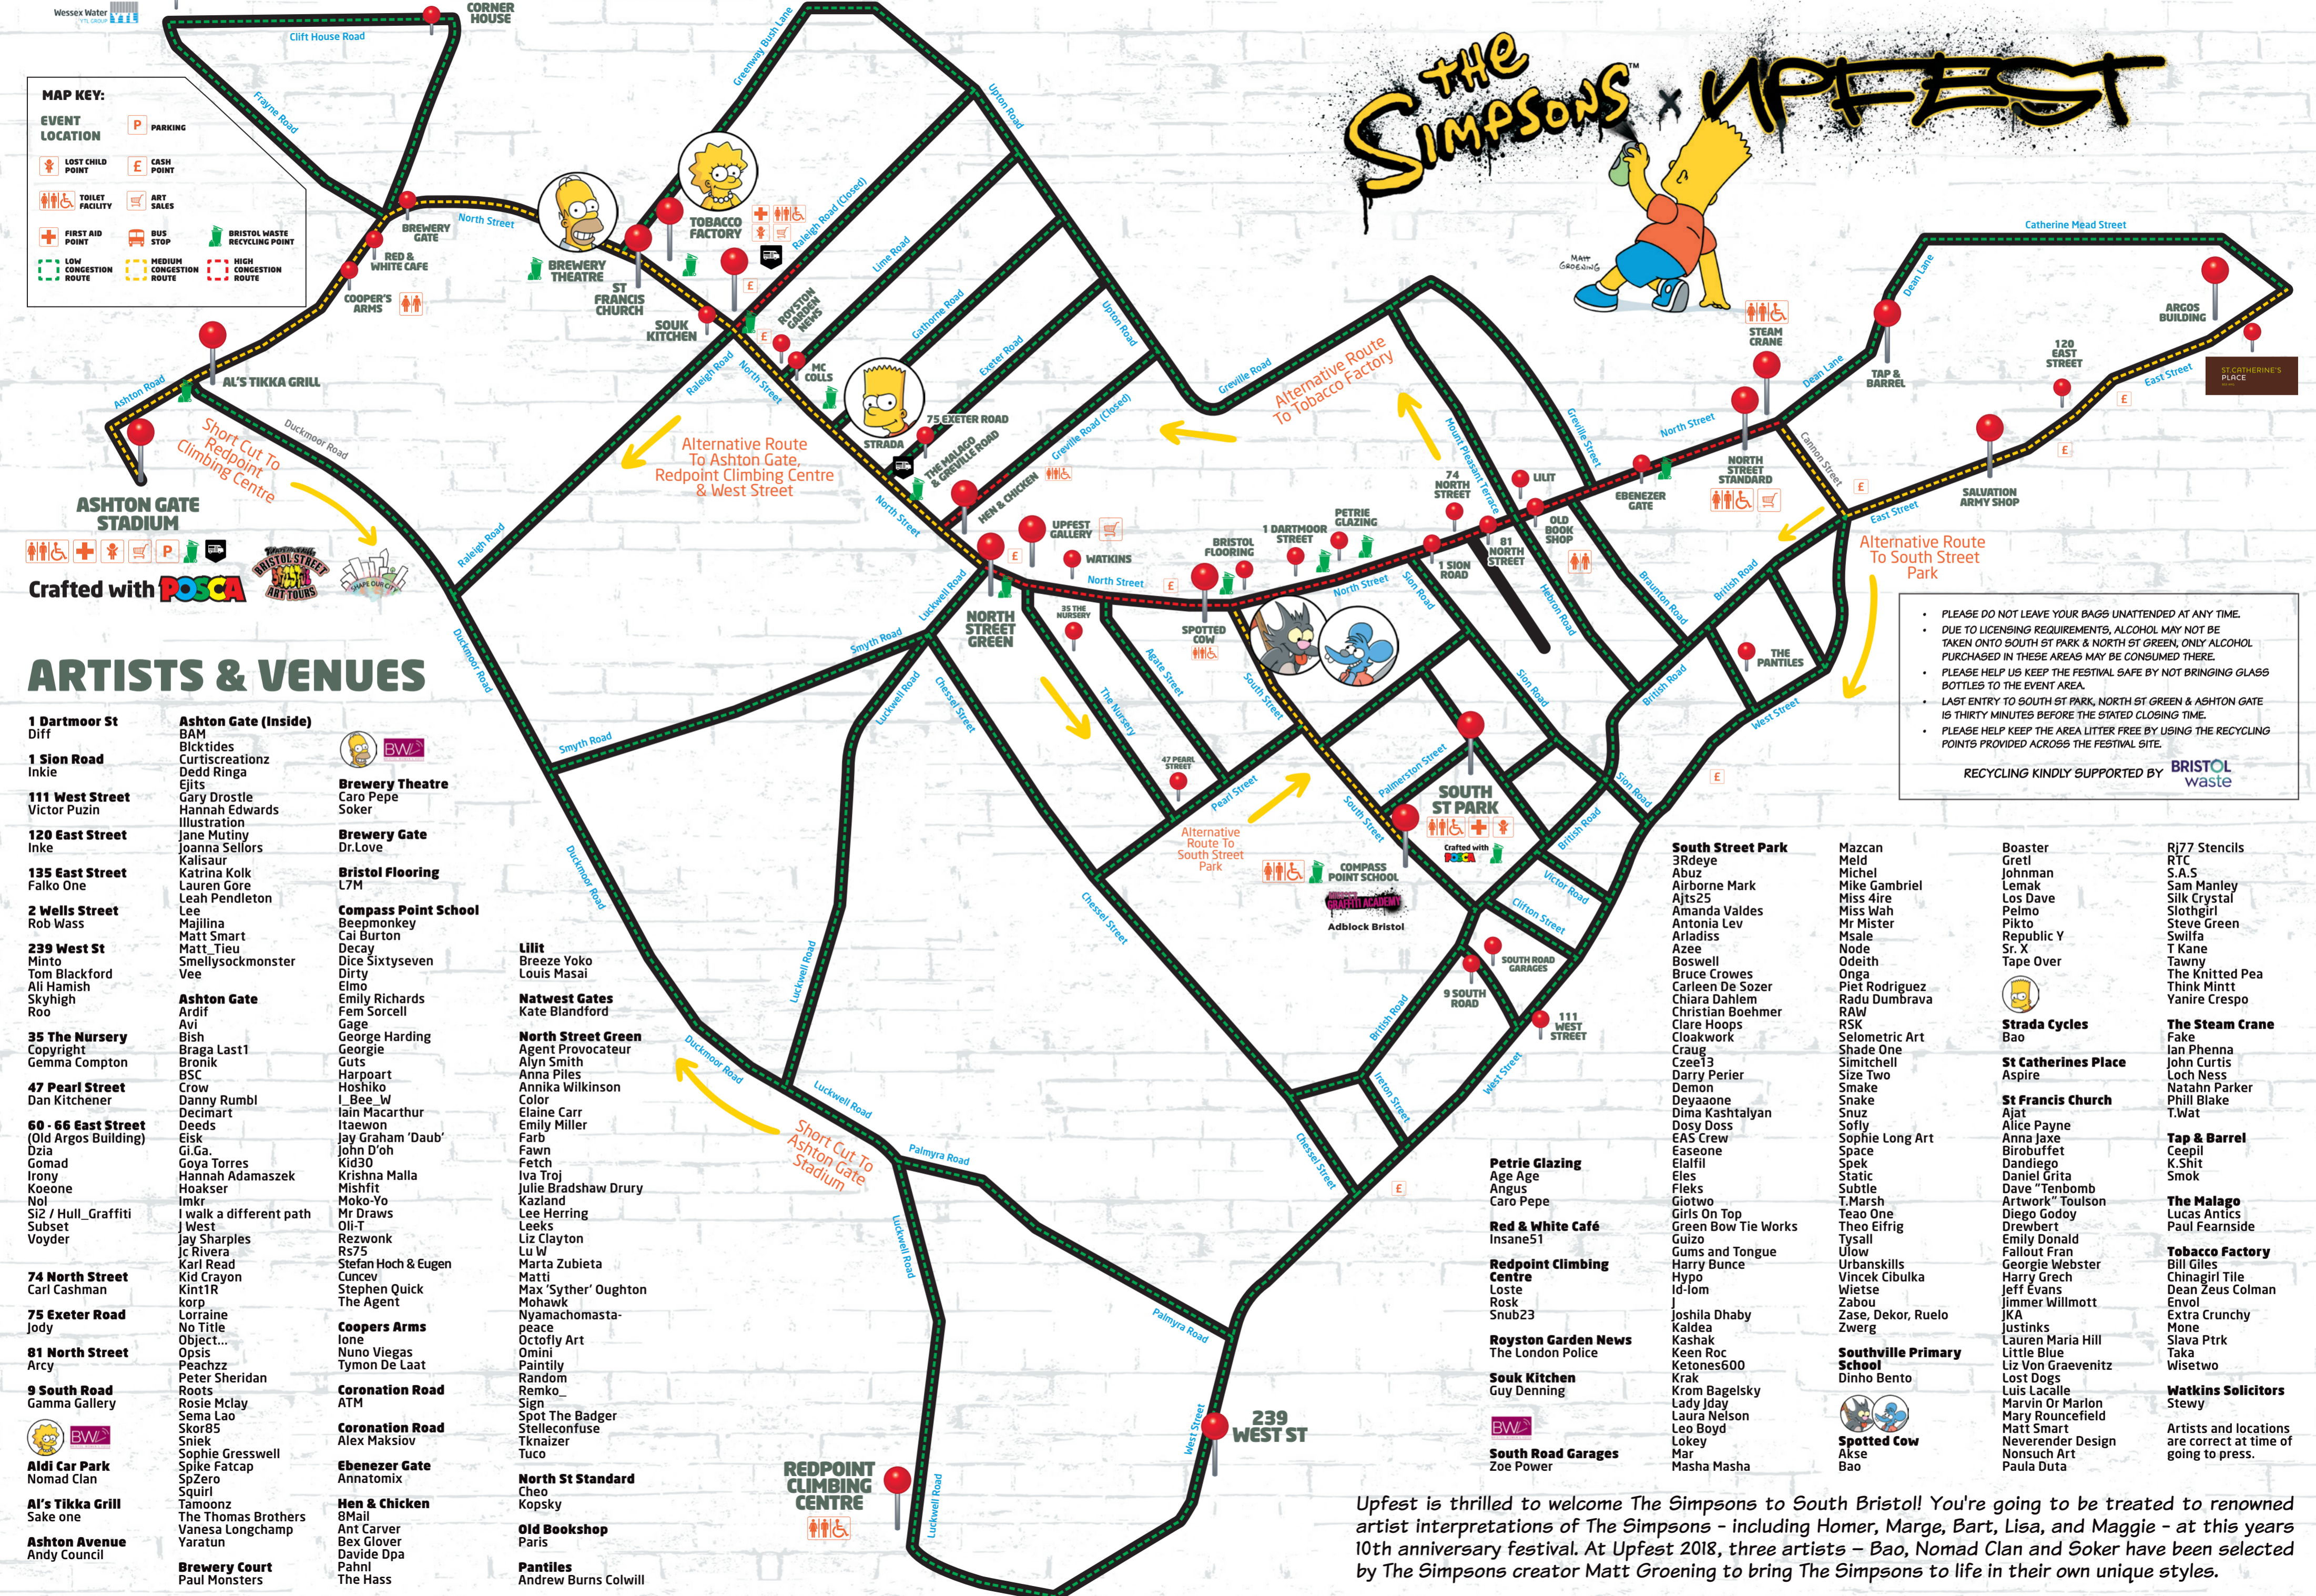

WATER TREATMENT PLANT

THE SIMPSONS UPFEST

MAP KEY:

- EVENT LOCATION** (Red dot icon)
- LOST CHILD POINT** (Red dot icon)
- TOILET FACILITY** (Toilet icon)
- FIRST AID POINT** (First aid icon)
- LOW CONGESTION ROUTE** (Green dashed line)
- PARKING** (P icon)
- CASH POINT** (E icon)
- ART SALES** (Shopping cart icon)
- BUS STOP** (Bus icon)
- BRISTOL WASTE RECYCLING POINT** (Recycling icon)
- MEDIUM CONGESTION ROUTE** (Yellow dashed line)
- HIGH CONGESTION ROUTE** (Red dashed line)

- Brewery Theatre**
Caro Pepe
Soker
- Brewery Gate**
Dr.Love
- Bristol Flooring**
L7M
- Compass Point School**
Beepmonkey
Cai Burton
Decay
Dice Sixtyseven
Dirty
Elmo
Emily Richards
Fem Sorcell
Gage
George Harding
Georgie
Guts
Harpoart
Hoshiko
I_Bee_W
Iain Macarthur
Itaewon
Jay Graham 'Daub'
John D'oh
Kid30
Krishna Malla
Mishfit
Moko-Yo
Mr Draws
Oli-T
Rezwonk
R575
Stefan Hoch & Eugen
Conucev
Stephen Quick
The Agent
- Coopers Arms**
Ione
Nuno Viegas
Tymon De Laat
- Coronation Road**
ATM
- Coronation Road**
Alex Maksiov
- Ebenezer Gate**
Annatomix
- Hen & Chicken**
8Mail
Ant Carver
Bex Glover
Davide Dpa
Pahnl
The Hass
- Lilut**
Breeze Yoko
Louis Masai
- Natwest Gates**
Kate Blandford
- North Street Green**
Agent Provocateur
Alyn Smith
Anna Piles
Annika Wilkinson
Color
Elaine Carr
Emily Miller
Farb
Fawn
Fetch
Iva Troj
Julie Bradshaw Drury
Kazland
Lee Herring
Leeks
Liz Clayton
Lu W
Marta Zubieta
Matti
Max 'Syther' Oughton
Mohawk
Nyamachomasta-peace
Octofly Art
Omini
Paintilly
Random
Remko_
Sign
Spot The Badger
Stelleconfuse
Tknaizer
Tuco
- North St Standard**
Cheo
Kopsky
- Old Bookshop**
Paris
- Pantiles**
Andrew Burns Colwill

On this map you will find a stonking music line up and a list of activity areas and workshops. Use the 'location pins' to find what you're looking for. Like what you see? Let the world know with #Upfest2018 . @Upfest . www.upfest.co.uk