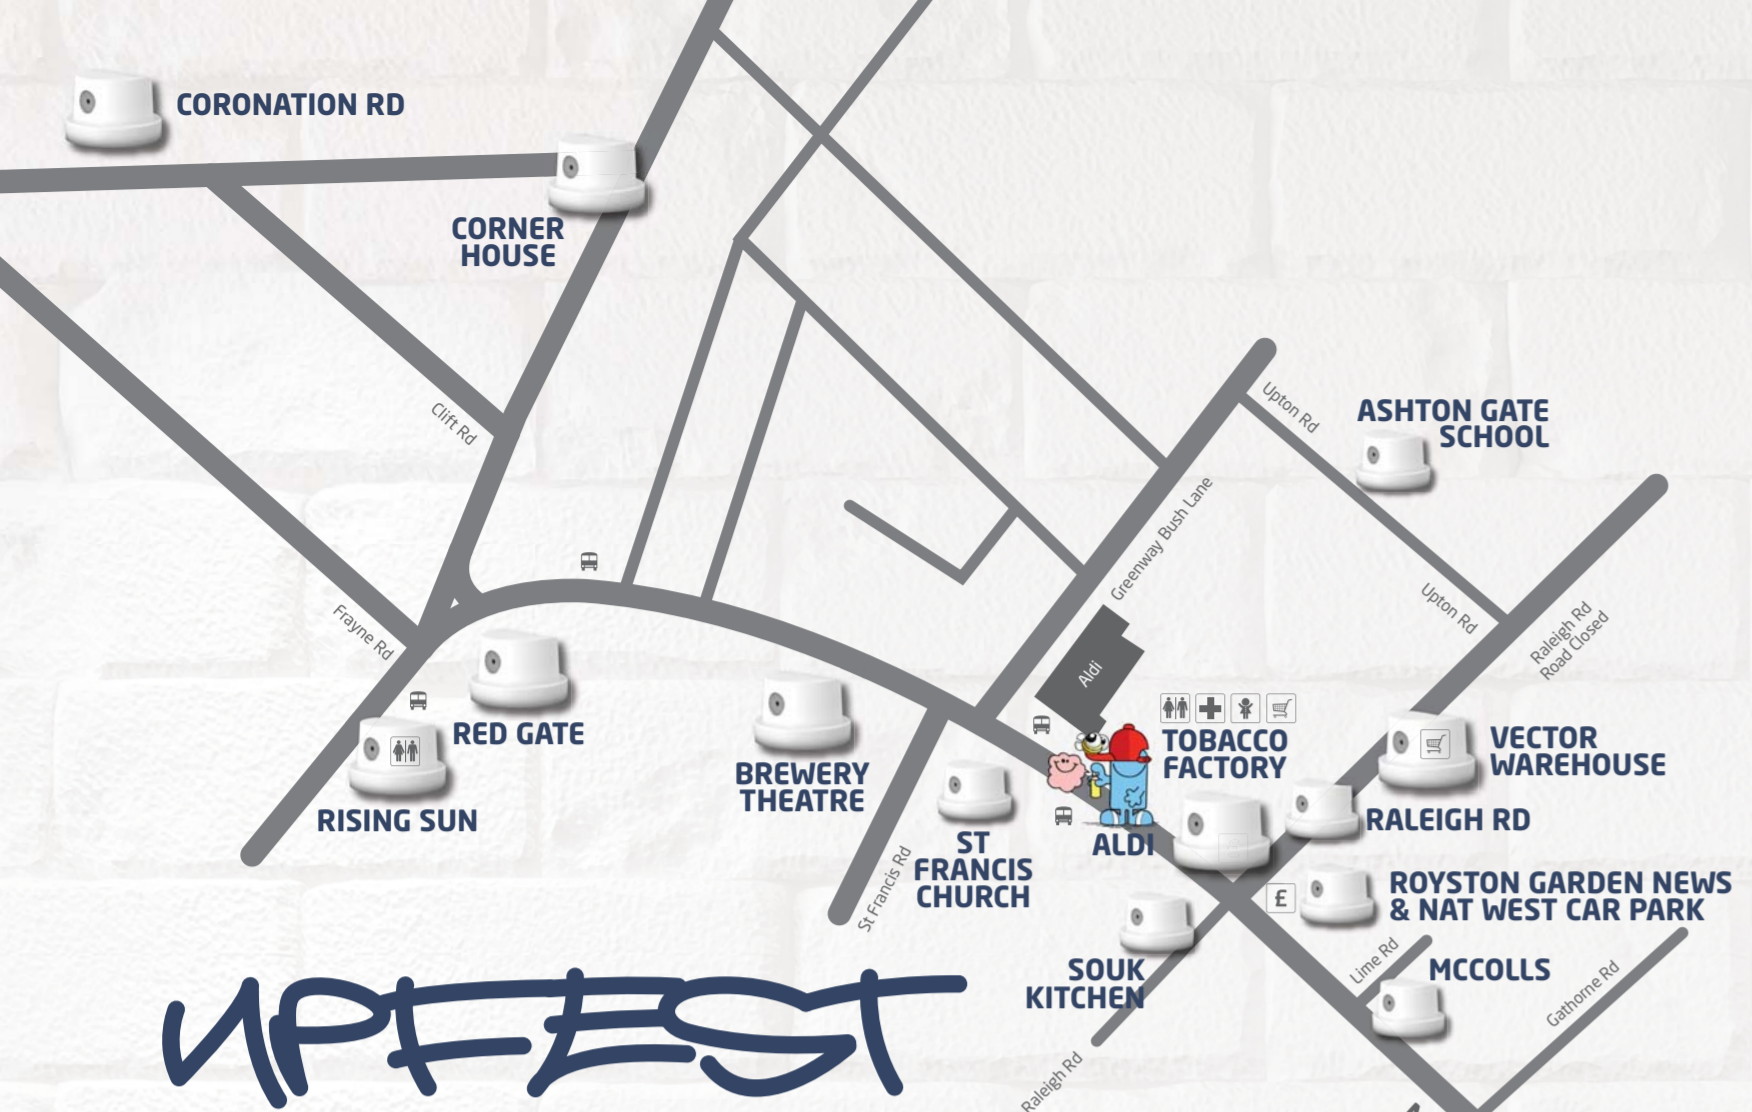

MR MEN & LITTLE MISS SPOTTING AT UPFEST

In celebration of the 45th anniversary of Mr Men and Little Miss books, we've brought them to the streets, how many characters can you spot across the festival site? Tick off the cheeky characters as you find them.

LITTLE MISS SUNSHINE ☐	MR. BUMP ☐	MR. DAYDREAM ☐	MR. TICKLE ☐	MR. TALL ☐
MR. IMPOSSIBLE ☐	MR. JELLY ☐	MR. GRUMPY ☐	LITTLE MISS HUG ☐	

MR. MEN™ LITTLE MISS™ ©2016 THOIP